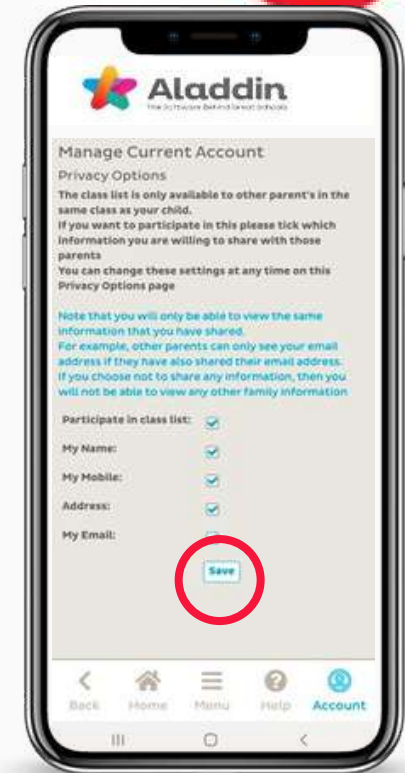

## How parents join the class list

**Step 1**

Log into your Aladdin Account.

**Step 2**

Click on the Account button in the bottom right corner.

**Step 3**

Click on the Privacy button at the top of your screen.

**Step 4**

Scroll down and tick to participate in class list. Then tick what you would like to share and click **Save**.