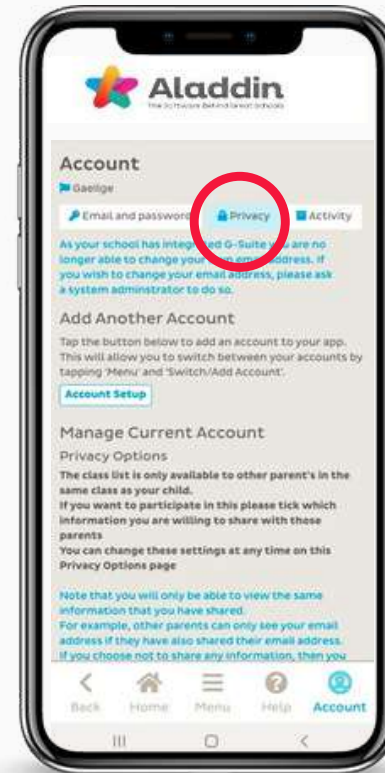

## How parents join the class list

**Step 1**

Log into your Aladdin Account.

**Step 2**

Click on the Account button in the bottom right corner.

**Step 3**

Click on the Privacy button at the top of your screen.

**Step 4**

Scroll down and tick to participate in class list. Then tick what you would like to share and click **Save**.