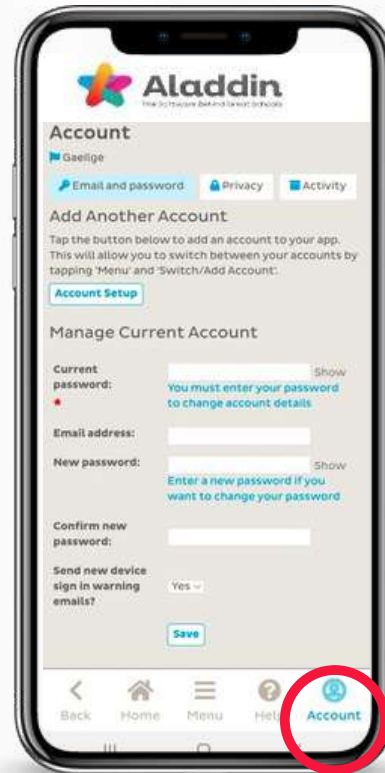

## How parents join the class list

**Step 1**

Log into your Aladdin Account.

**Step 2**

Click on the Account button in the bottom right corner.

**Step 3**

Click on the Privacy button at the top of your screen.

**Step 4**

Scroll down and tick to participate in class list. Then tick what you would like to share and click **Save**.